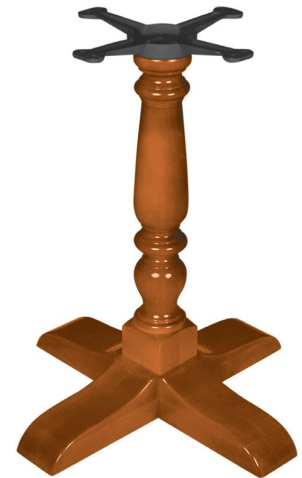

NEWBERRY

Base	Oak or Maple
Column	Turned Solid Oak or Maple
Glides	Plastic 4 for X-bases, 2 for T-bases
Spider	All except NE40: SP13 13" x 13" Cast Iron, NE40: SP15 15" x 15" Cast Iron
Overall Height	28"
Ships	Fully assembled

BASE MODEL	BASE SIZE	COLUMN DIA	WEIGHT
T-BASE			
NE22T	4" x 22"	4"	18
NE30T	4" x 30"	4"	20
X-BASE			
NE18	18" x 18"	4"	23
NE22	22" x 22"	4"	25
NE2230	22" x 30"	4"	26
NE26	26" x 26"	4"	26
NE30	30" x 30"	4"	28
NE40	40" x 40"	5"	43

THIS BASE IS NOT RECOMMENDED FOR OUTDOOR USE.

Options

Bar Height Column (for overall 41" h base)

Self Leveling Glides (4 per X-base, 2 per T-base)

102 Main St., Lamar, SC 29069

T - 843.326.5761 • F - 843.326.1130 • www.carolinatable.com