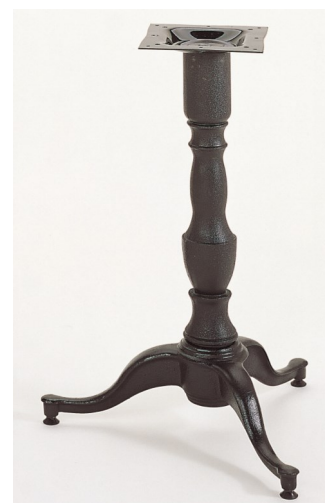

# LITCHFIELD

Base Cast Iron  
 Column Cast Iron  
 Glides Plastic 3 for L22, 4 for L26 and L32  
 Spider 7 5/8" x 7 5/8" Top Plate  
 Overall Height 28"  
 Finishes Black Wrinkle and Group I Powder Coat colors  
 Outdoor All powder coat finishes are suitable for outdoor use except for close proximity to the ocean. That location requires the addition of a ZPC finish (zinc undercoat and powder coated top coat).

BASE MODEL	BASE SIZE	COLUMN DIA	WEIGHT
L22	22" x 22"	3"	36
L26	26" x 26"	3"	40
L32	32" x 32"	4"	55

Options  
 Bar Height Column (for overall 41" h base)  
 Self Leveling Glides (3 for L22, 4 for L26 and L32)  
 Upgrade to 19" Cast Iron Spider  
 Custom Powder Coat Color  
 ZPC Finish